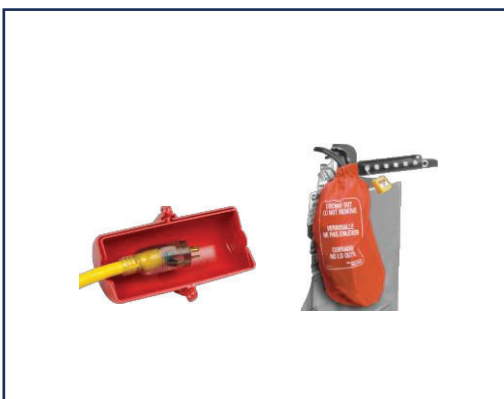

Code	Description	Size
487	MASTER LOCK Rotating Plug Small	57.2x82.5mm
488	MASTER LOCK Rotating Plug Large	76.2x152.4mm
453L	MASTER LOCK Nylon Plug/Control Cover Large	177.8x431.8mm
453XL	MASTER LOCK Nylon Plug/Control Cover Xlarge	254x660.4mm