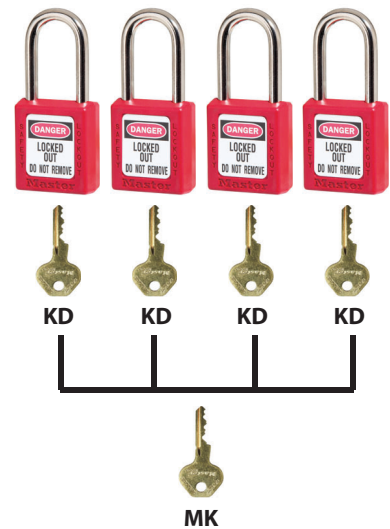

White, Purple, Red, Brown, Orange, Black, Yellow, Green, Blue

UN5055	UNION 38mm Aluminium Safety	38mm	32mm	6mm
--------	-----------------------------	------	------	-----

Red, Brown, Black, Yellow, Blue, Pink, Purple, Green, Silver, Orange

KEYING OPTIONS TO FIT YOUR FACILITY'S NEEDS

Keyed Different

Each lock is opened by its own unique key which does not open any other lock in the set complying with the "one lock, one employee, one key" mantra

Keyed Alike

All padlocks in the set are opened by the same key so only one key is necessary to open numerous padlocks for employees who need many locks, they still only have one key

Master Keyed

A master key opens all locks within the system while each lock also has its own unique key - allows for responsible or forgotten lockouts according to your emergency notification policy